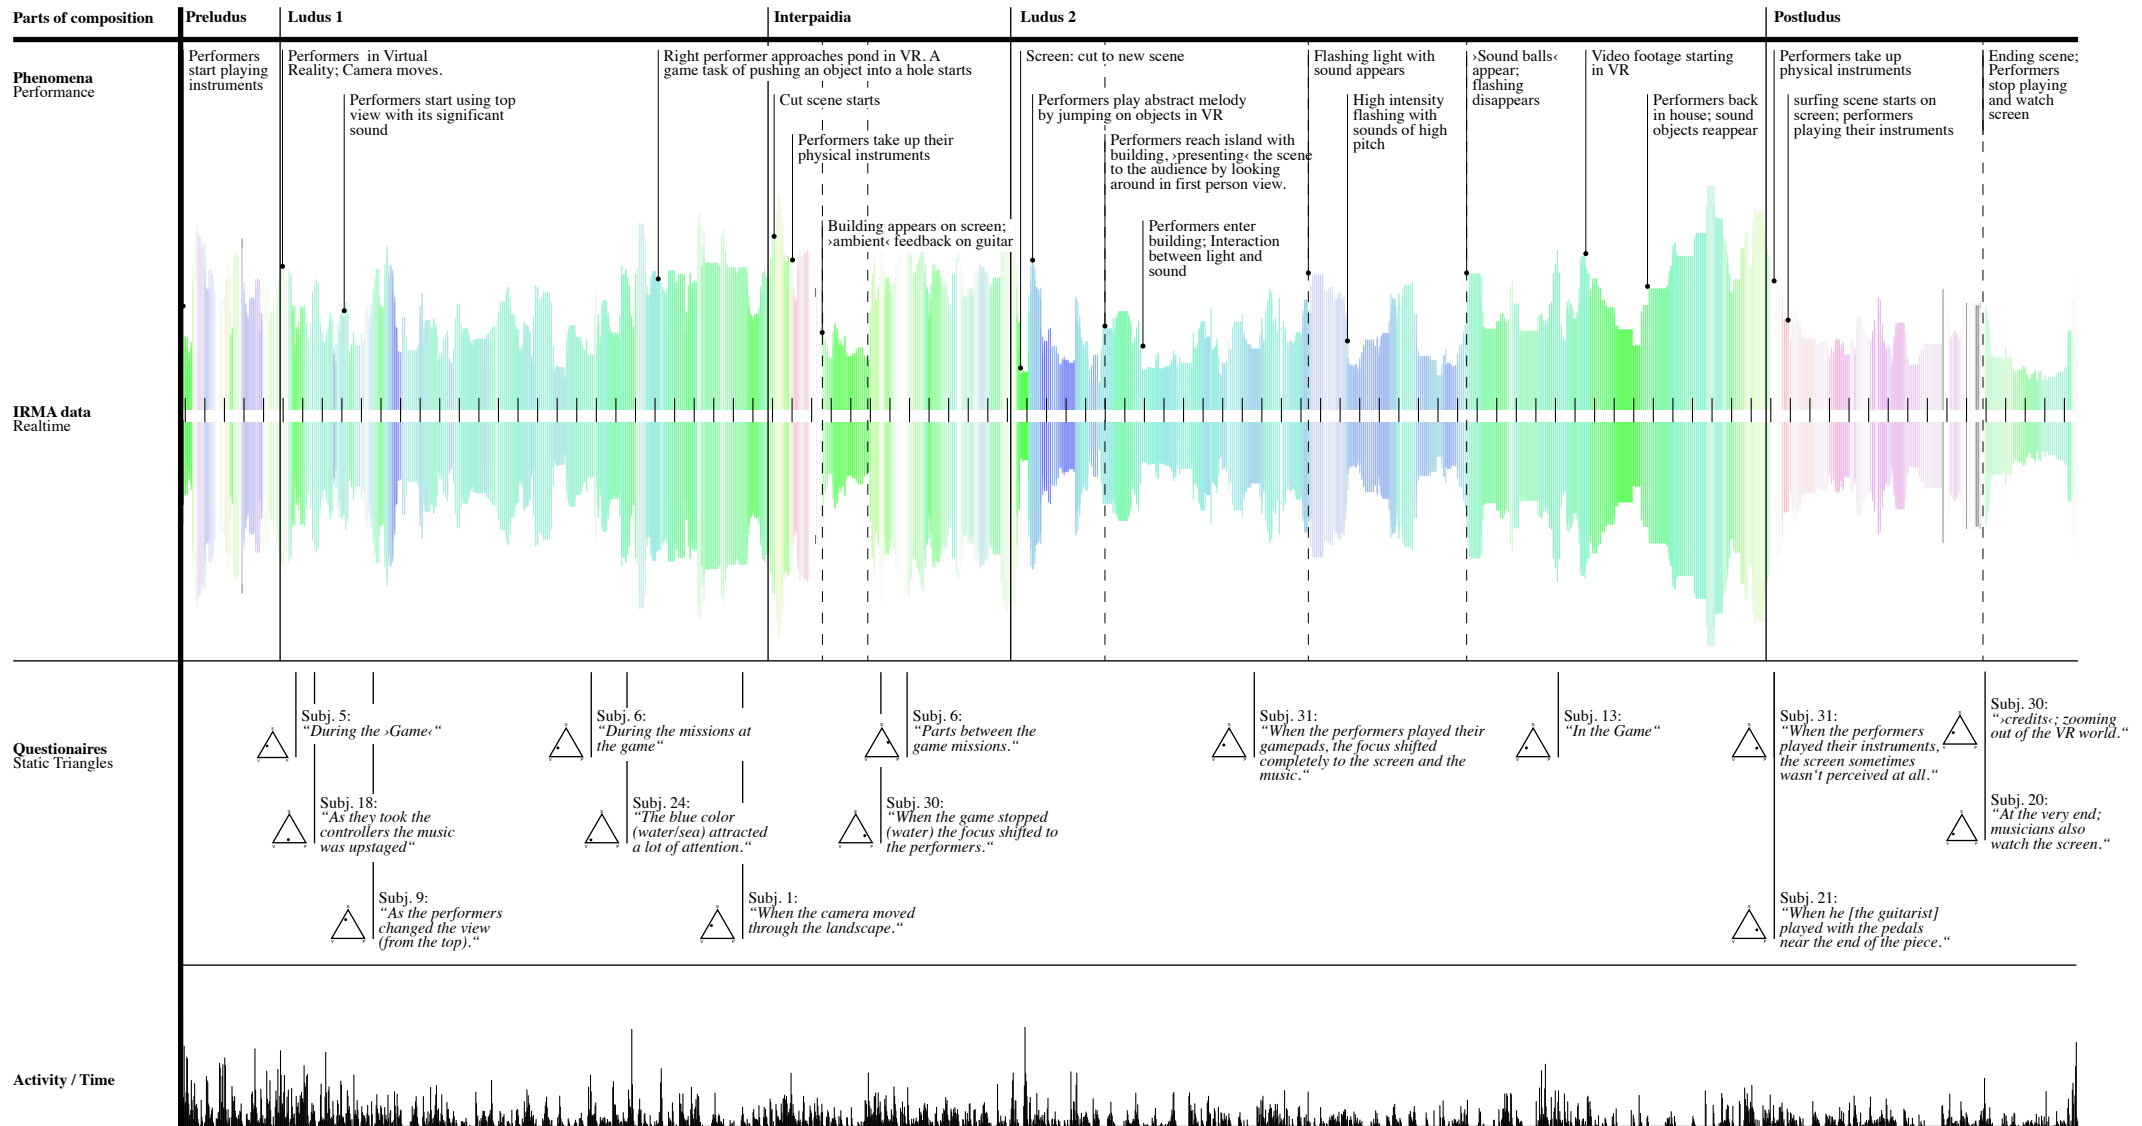

Supplement Collated data of *Kilgore*\*

\* Performance at IEM Cube, March 6th 2018 by Ruben Orio & Primos Sukic. The graph shows the *focus of attention* and *average deviation* for 5 subjects.